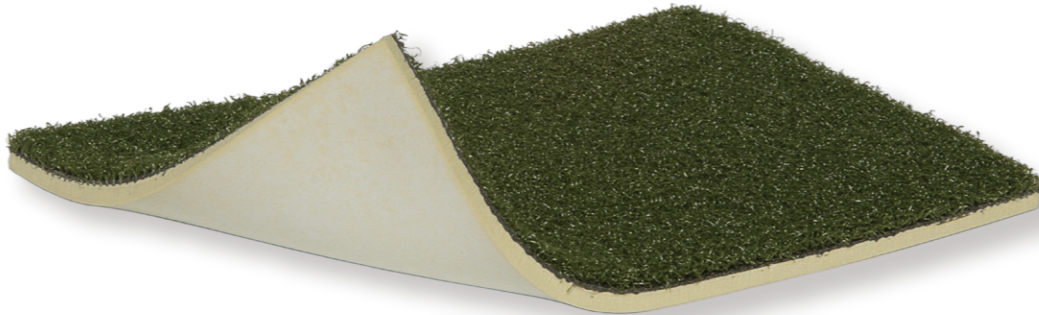

# PL306

## APPLICATION

This is a very versatile product that can be used for numerous applications. This is an excellent putting surface that provides a very realistic roll with natural speed. This is also a great product for use on undulated surfaces and portable applications. This product can be installed indoors or outdoors on concrete or a compacted aggregate base.

PROPERTY	DESCRIPTION
Primary Yarn Polymer	Nylon
Yarn Cross Section	Texturized Nylon
Standard Colors	Forest Green
Coating Type(s)	5mm Polyurethane Foam
Perforations	No
Pile Height	1/4"
Total Fabric Weight	107 oz/yd <sup>2</sup>
Fabric Width	12 ft.