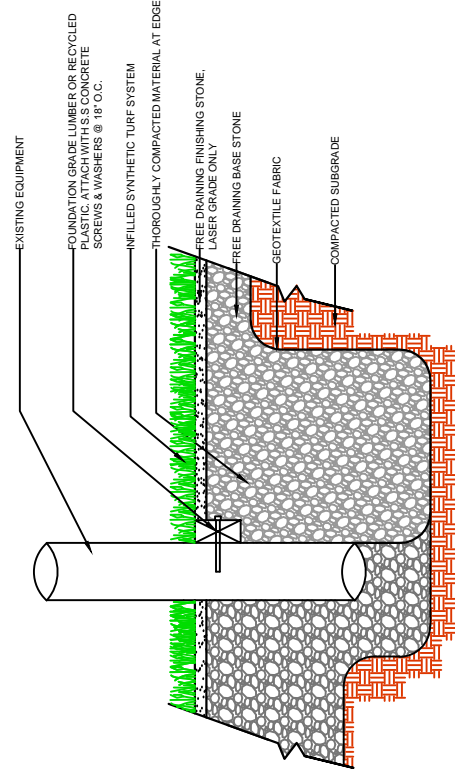

DRAWING NOT TO SCALE

NAILER BOARD

CURB

WALL

EQUIPMENT

DURATION 50

**CONTROLLED
PRODUCTS**
WWW.CPTURF.COM
800-562-4492