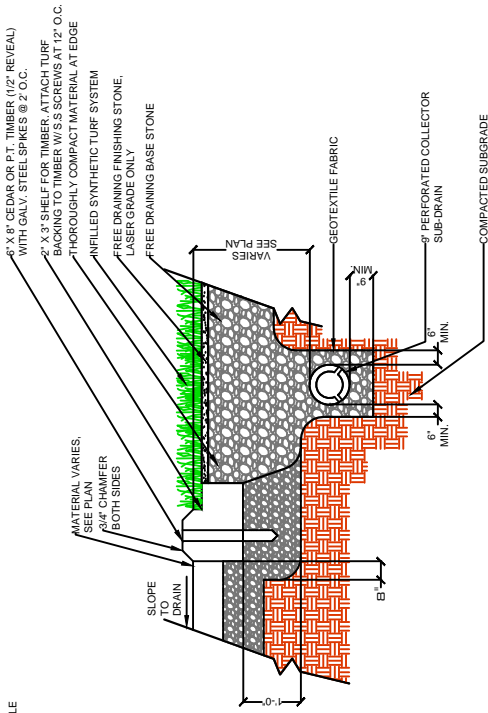

DRAWING NOT TO SCALE

NAILER BOARD

CURB

WALL

EQUIPMENT

DURATION 50

**CONTROLLED
PRODUCTS**
WWW.CPTURF.COM
800-562-4492