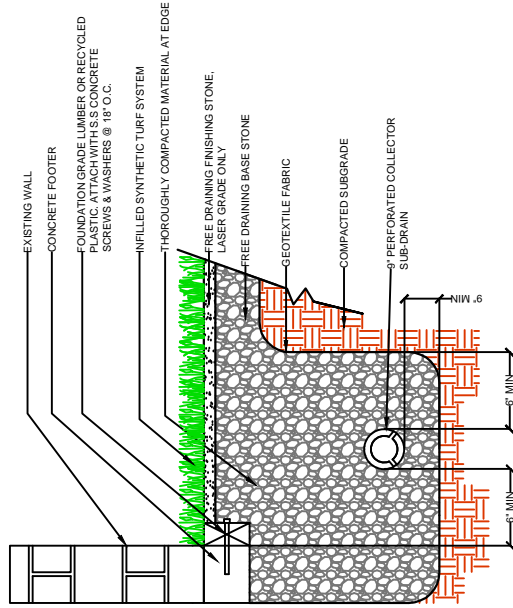

DRAWING NOT TO SCALE

NAILER BOARD

CURB

WALL

EQUIPMENT

DURATION 50

**CONTROLLED
PRODUCTS**
WWW.CPTURF.COM
800-562-4492