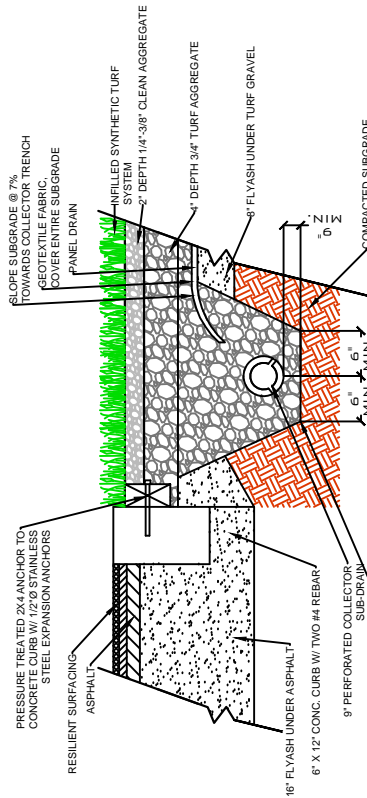

DRAWING NOT TO SCALE

NAILER BOARD

CURB

WALL

EQUIPMENT

DURATION 50

**CONTROLLED
PRODUCTS**
WWW.CPTURF.COM
800-562-4492