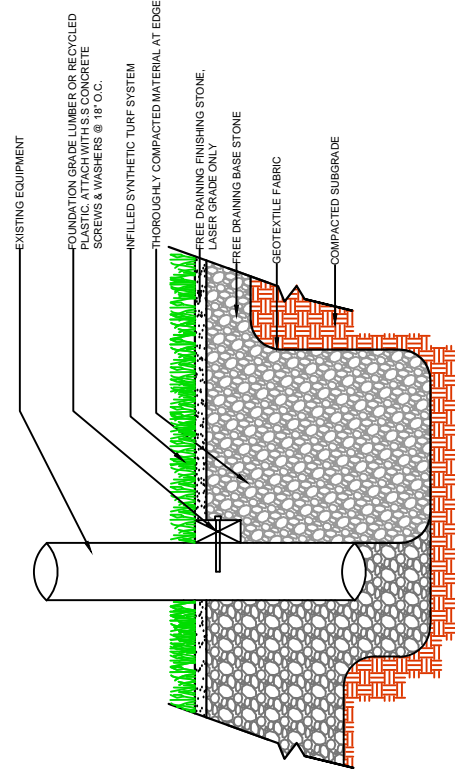

DRAWING NOT TO SCALE

NAILER BOARD

CURB

WALL

EQUIPMENT

DURATION 60

CONTROLLED PRODUCTS
 WWW.CPTURF.COM
 800-562-4492