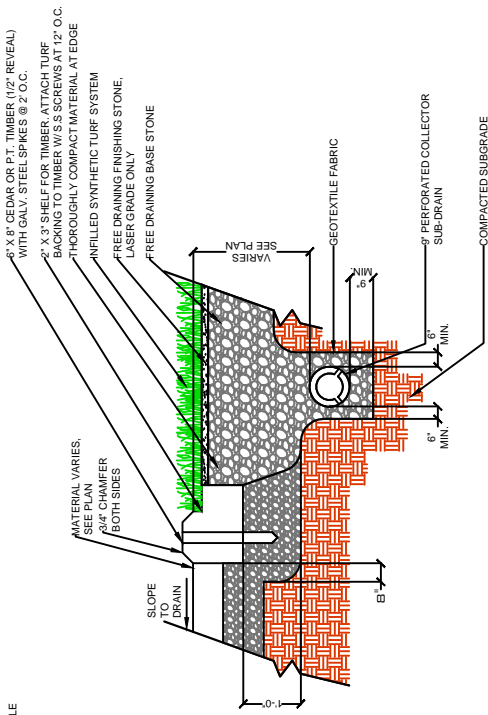

DRAWING NOT TO SCALE

NAILER BOARD

CURB

WALL

EQUIPMENT

DURATION 60

CONTROLLED PRODUCTS
 WWW.CPTURF.COM
 800-562-4492