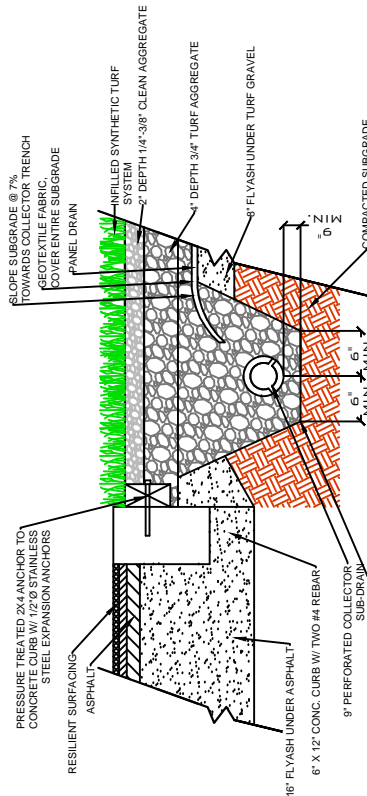

DRAWING NOT TO SCALE

NAILER BOARD

CURB

WALL

EQUIPMENT

DURATION 60

CONTROLLED PRODUCTS
 WWW.CPTURF.COM
 800-562-4492