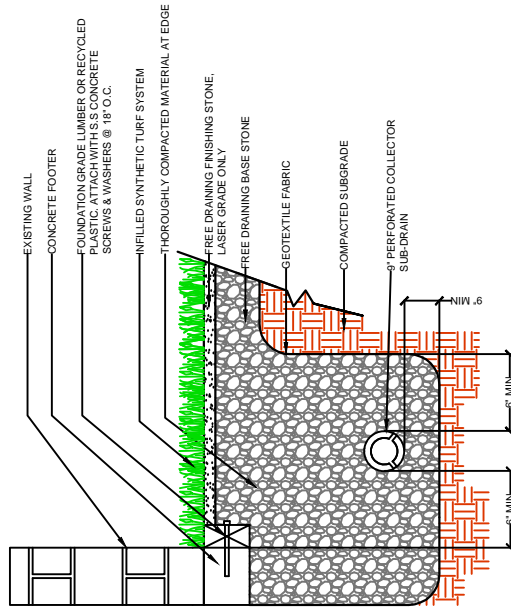

DRAWING NOT TO SCALE

NAILER BOARD

CURB

WALL

EQUIPMENT

DURATION 60

CONTROLLED PRODUCTS
 WWW.CPTURF.COM
 800-562-4492