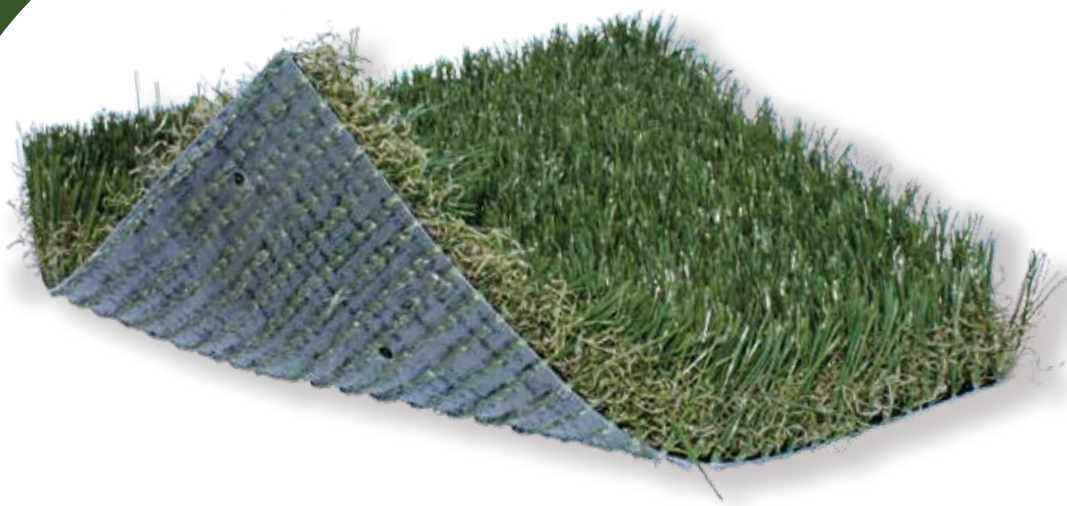

PL938

APPLICATION

PL938 is one of our quality landscape options with a tan thatch. It has a 1 3/4 inch pile height and is made from a polyethylene mini diamond yarn. It is typically used for landscape applications and is available in Field/Olive.

PROPERTY	DESCRIPTION
Primary/Stalk Yarn Polymer	Polyethylene
Secondary/Thatch Yarn Polymer	Polyethylene
Yarn Cross Section	Diamond Shaped Polyethylene Monofilament/ Texturized Polyethylene Monofilament
Standard Colors	Field/Olive
Coating Type(s)	SilverBack™ Polyurethane
Perforations	Yes
Pile Height	1 3/4"
Total Fabric Weight	102 oz.
Fabric Width	15 ft.